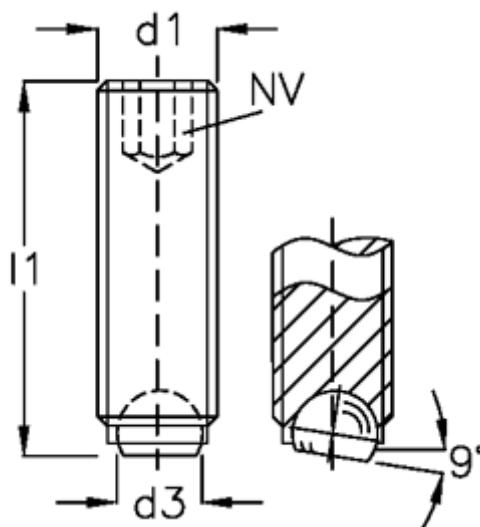

Article number: 20905743

Description: E+G Ball point screw  
GN 605-M12-16-B

## Measures

---

|                  |       |
|------------------|-------|
| d1               | = M12 |
| d2               | = 8.0 |
| d3               | = 7.2 |
| Internal hexagon | = 6   |
| l1               | = 16  |